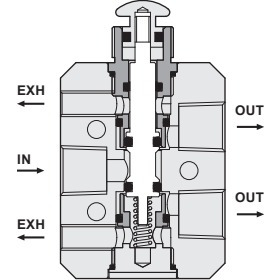

## Internal structure

● MV-130-03-02  
( Push button/ 3/2-position )

● MV-130-05-02  
( Push button/ 5/2-position )

## Specification

| Item                          | Model                     | MV-130-3-01       | MV-130-3-02 | MV-130-5-01 | MV-130-5-02 | MV-130-5-03 |
|-------------------------------|---------------------------|-------------------|-------------|-------------|-------------|-------------|
| Fluid                         |                           | Air               |             |             |             |             |
| Pressure range                | kgf/cm <sup>2</sup> (kPa) | 0 ~ 9 ( 0 ~ 900 ) |             |             |             |             |
| Ambient and fluid temperature | °C                        | 5 ~ 60            |             |             |             |             |
| Number of positions           |                           | 2 positions       |             |             |             |             |
| Number of ports               |                           | 3 ports           |             | 5 ports     |             |             |
| Effective orifice             | mm <sup>2</sup> (CV)      | 4.5(0.25)         |             | 5.5(0.3)    |             |             |
| Port size                     | mm                        | PT 1/8            |             |             |             |             |
| Weight                        | g                         | 130               | 128         | 160         | 158         | 168         |

01 : Lever type

02 : Push button

03 : Two-side buttons

MV

HVL

HVM

HVT

QE