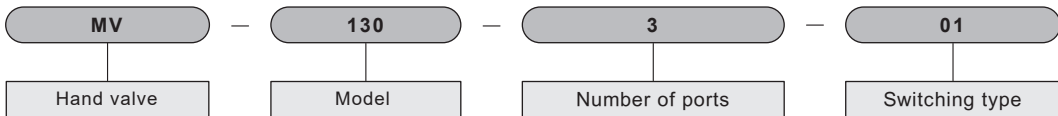

## Internal structure

● MV-130-03-02  
( Push button/ 3/2-position )

● MV-130-05-02  
( Push button/ 5/2-position )

## Specification

| Item                          | Model                     | MV-130-3-01       | MV-130-3-02 | MV-130-5-01 | MV-130-5-02 | MV-130-5-03 |
|-------------------------------|---------------------------|-------------------|-------------|-------------|-------------|-------------|
| Fluid                         |                           | Air               |             |             |             |             |
| Pressure range                | kgf/cm <sup>2</sup> (kPa) | 0 ~ 9 ( 0 ~ 900 ) |             |             |             |             |
| Ambient and fluid temperature | °C                        | 5 ~ 60            |             |             |             |             |
| Number of positions           |                           | 2 positions       |             |             |             |             |
| Number of ports               |                           | 3 ports           |             | 5 ports     |             |             |
| Effective orifice             | mm <sup>2</sup> (CV)      | 4.5(0.25)         |             | 5.5(0.3)    |             |             |
| Port size                     | mm                        | PT 1/8            |             |             |             |             |
| Weight                        | g                         | 130               | 128         | 160         | 158         | 168         |

## Code of order

| Mark | Number of ports | Switching type |    |    |
|------|-----------------|----------------|----|----|
|      |                 | 01             | 02 | 03 |
| 3    | 3 ports         | ●              | ●  | —  |
| 5    | 5 ports         | ●              | ●  | ●  |