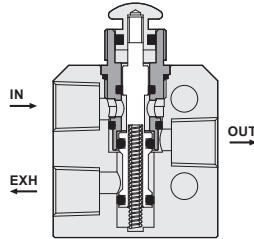

## Internal structure

● MV-130-03-02  
( Push button/ 3/2-position )

● MV-130-05-02  
( Push button/ 5/2-position )

## Specification

| Item                          | Model                     | MV-130-3-01       | MV-130-3-02 | MV-130-5-01 | MV-130-5-02 | MV-130-5-03 |
|-------------------------------|---------------------------|-------------------|-------------|-------------|-------------|-------------|
| Fluid                         |                           | Air               |             |             |             |             |
| Pressure range                | kgf/cm <sup>2</sup> (kPa) | 0 ~ 9 ( 0 ~ 900 ) |             |             |             |             |
| Ambient and fluid temperature | °C                        | 5 ~ 60            |             |             |             |             |
| Number of positions           |                           | 2 positions       |             |             |             |             |
| Number of ports               |                           | 3 ports           |             | 5 ports     |             |             |
| Effective orifice             | mm <sup>2</sup> (CV)      | 4.5(0.25)         |             | 5.5(0.3)    |             |             |
| Port size                     | mm                        | PT 1/8            |             |             |             |             |
| Weight                        | g                         | 130               | 128         | 160         | 158         | 168         |