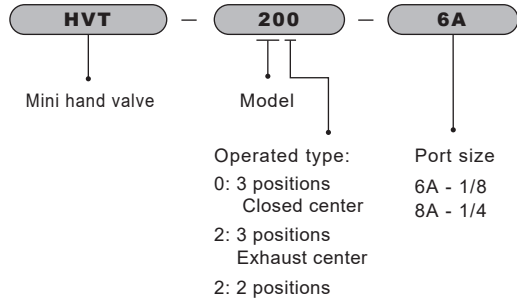

# HVT series Mini Type Hand Valve

Product features/ Code of order

CHELIC

## Code of order

MV

HVL

HVM

HVT

QE

FVA

## Specification

Item	Model	HVT - 200	
Fluid		Air	
Pressure range	kgf/cm <sup>2</sup> (kPa)	1 ~ 7 ( 100 ~ 700 )	
Ambient and fluid temperature	℃	5~60 ( No freezing )	
Number of ports		4 ports	
Angle for operated shaft		45° Left and right	
Port size	Rc	1/8	1/4
Weight	g	280g	

## External dimensions