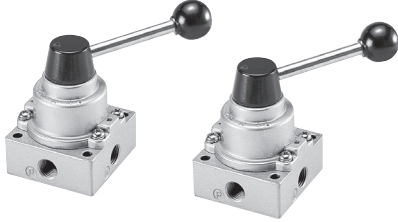

# HVT series Mini Type Hand Valve

Product features/ Code of order

CHELIC

## Code of order

MV

HVL

HVM

HVT

QE

FVA

## Specification

Item	Model	HVT - 200	
Fluid		Air	
Pressure range	kgf/cm <sup>2</sup> (kPa)	1 ~ 7 ( 100 ~ 700 )	
Ambient and fluid temperature	℃	5~60 ( No freezing )	
Number of ports		4 ports	
Angle for operated shaft		45° Left and right	
Port size	Rc	1/8	1/4
Weight	g	280g	